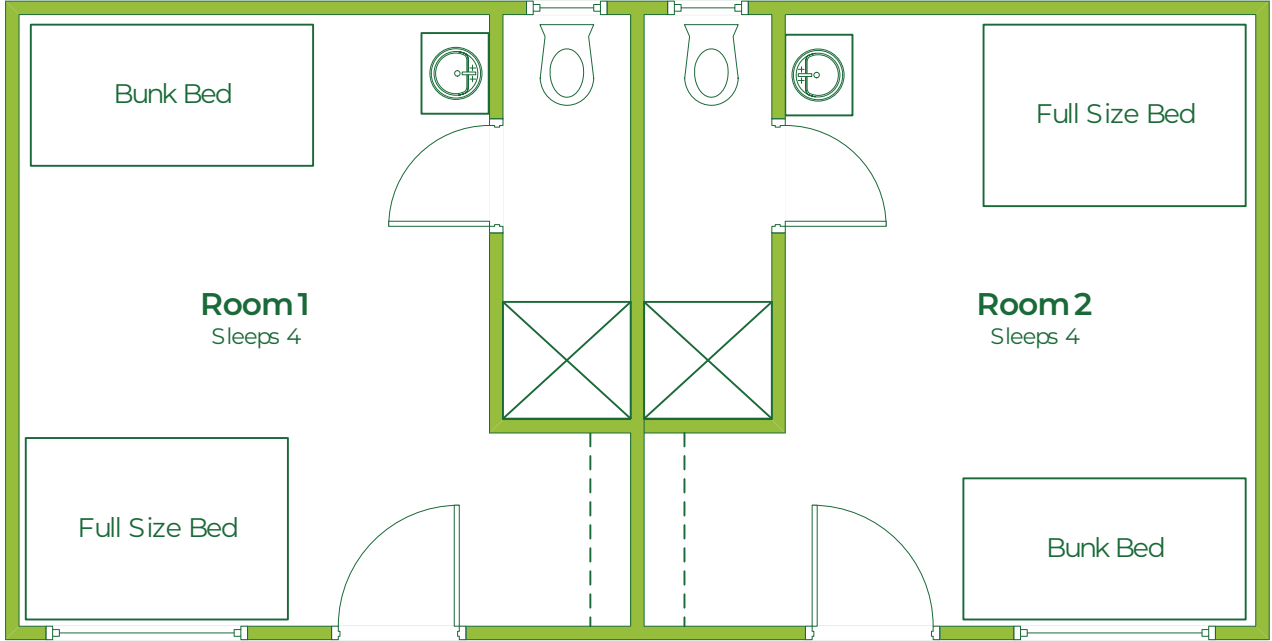

HILLTOP DUPLEX

Room 1
Sleeps 4

Room 2
Sleeps 4

TOTAL OCCUPANCY: 8