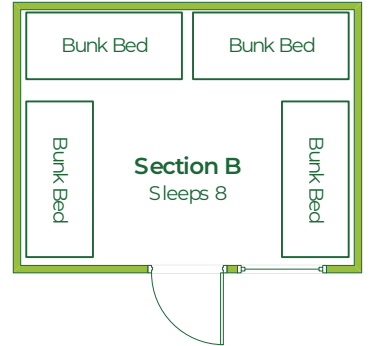

CABINS 1-4

Second Floor Lofts

TOTAL OCCUPANCY PER CABIN: 48