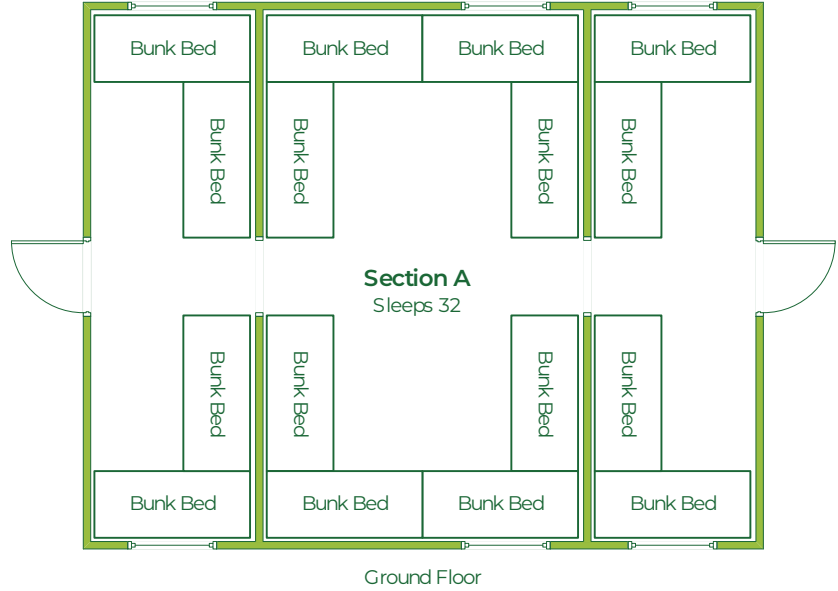

CABINS 1-4

Second Floor Lofts

TOTAL OCCUPANCY PER CABIN: 48